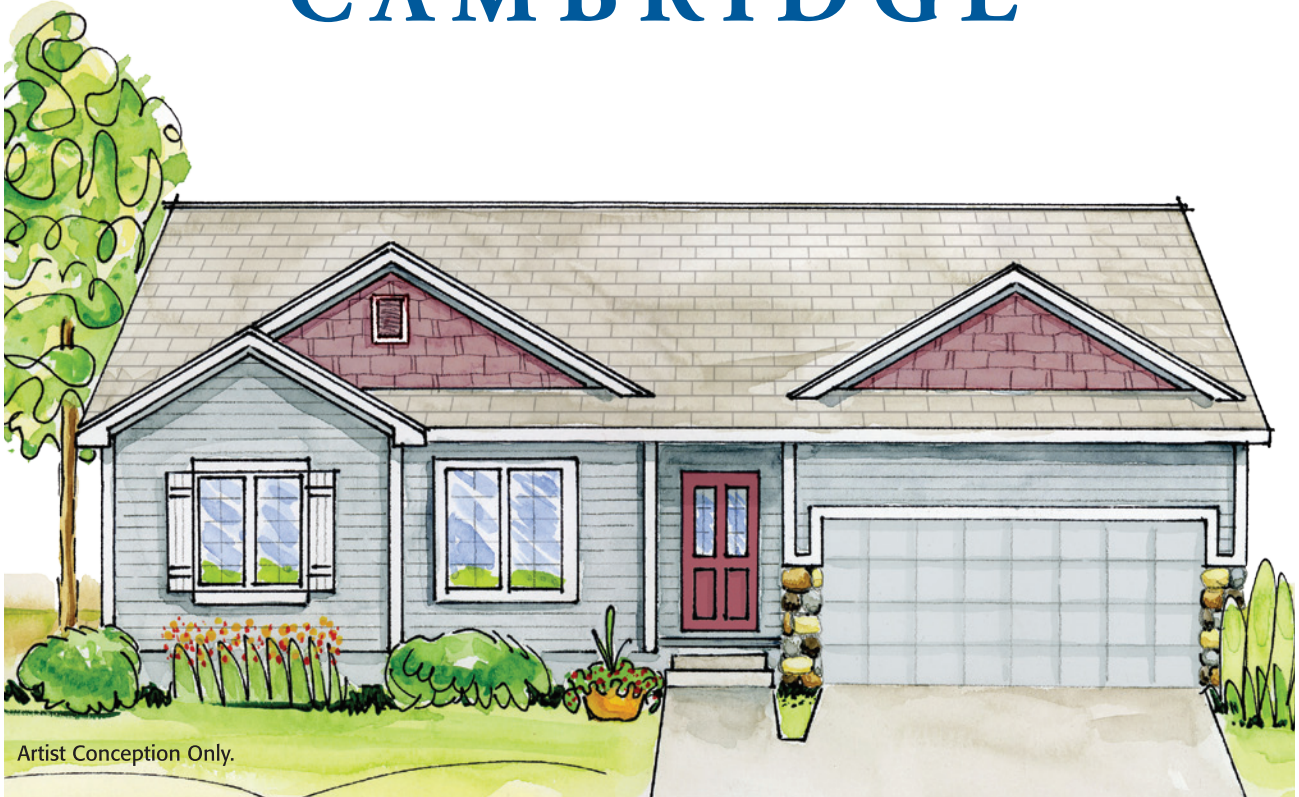

CAMBRIDGE

Artist Conception Only.

Ranch, Elevation C • Finished living area 1607 sq. ft.

**CELEBRITY
HOMES**

CelebrityHomesOmaha.com