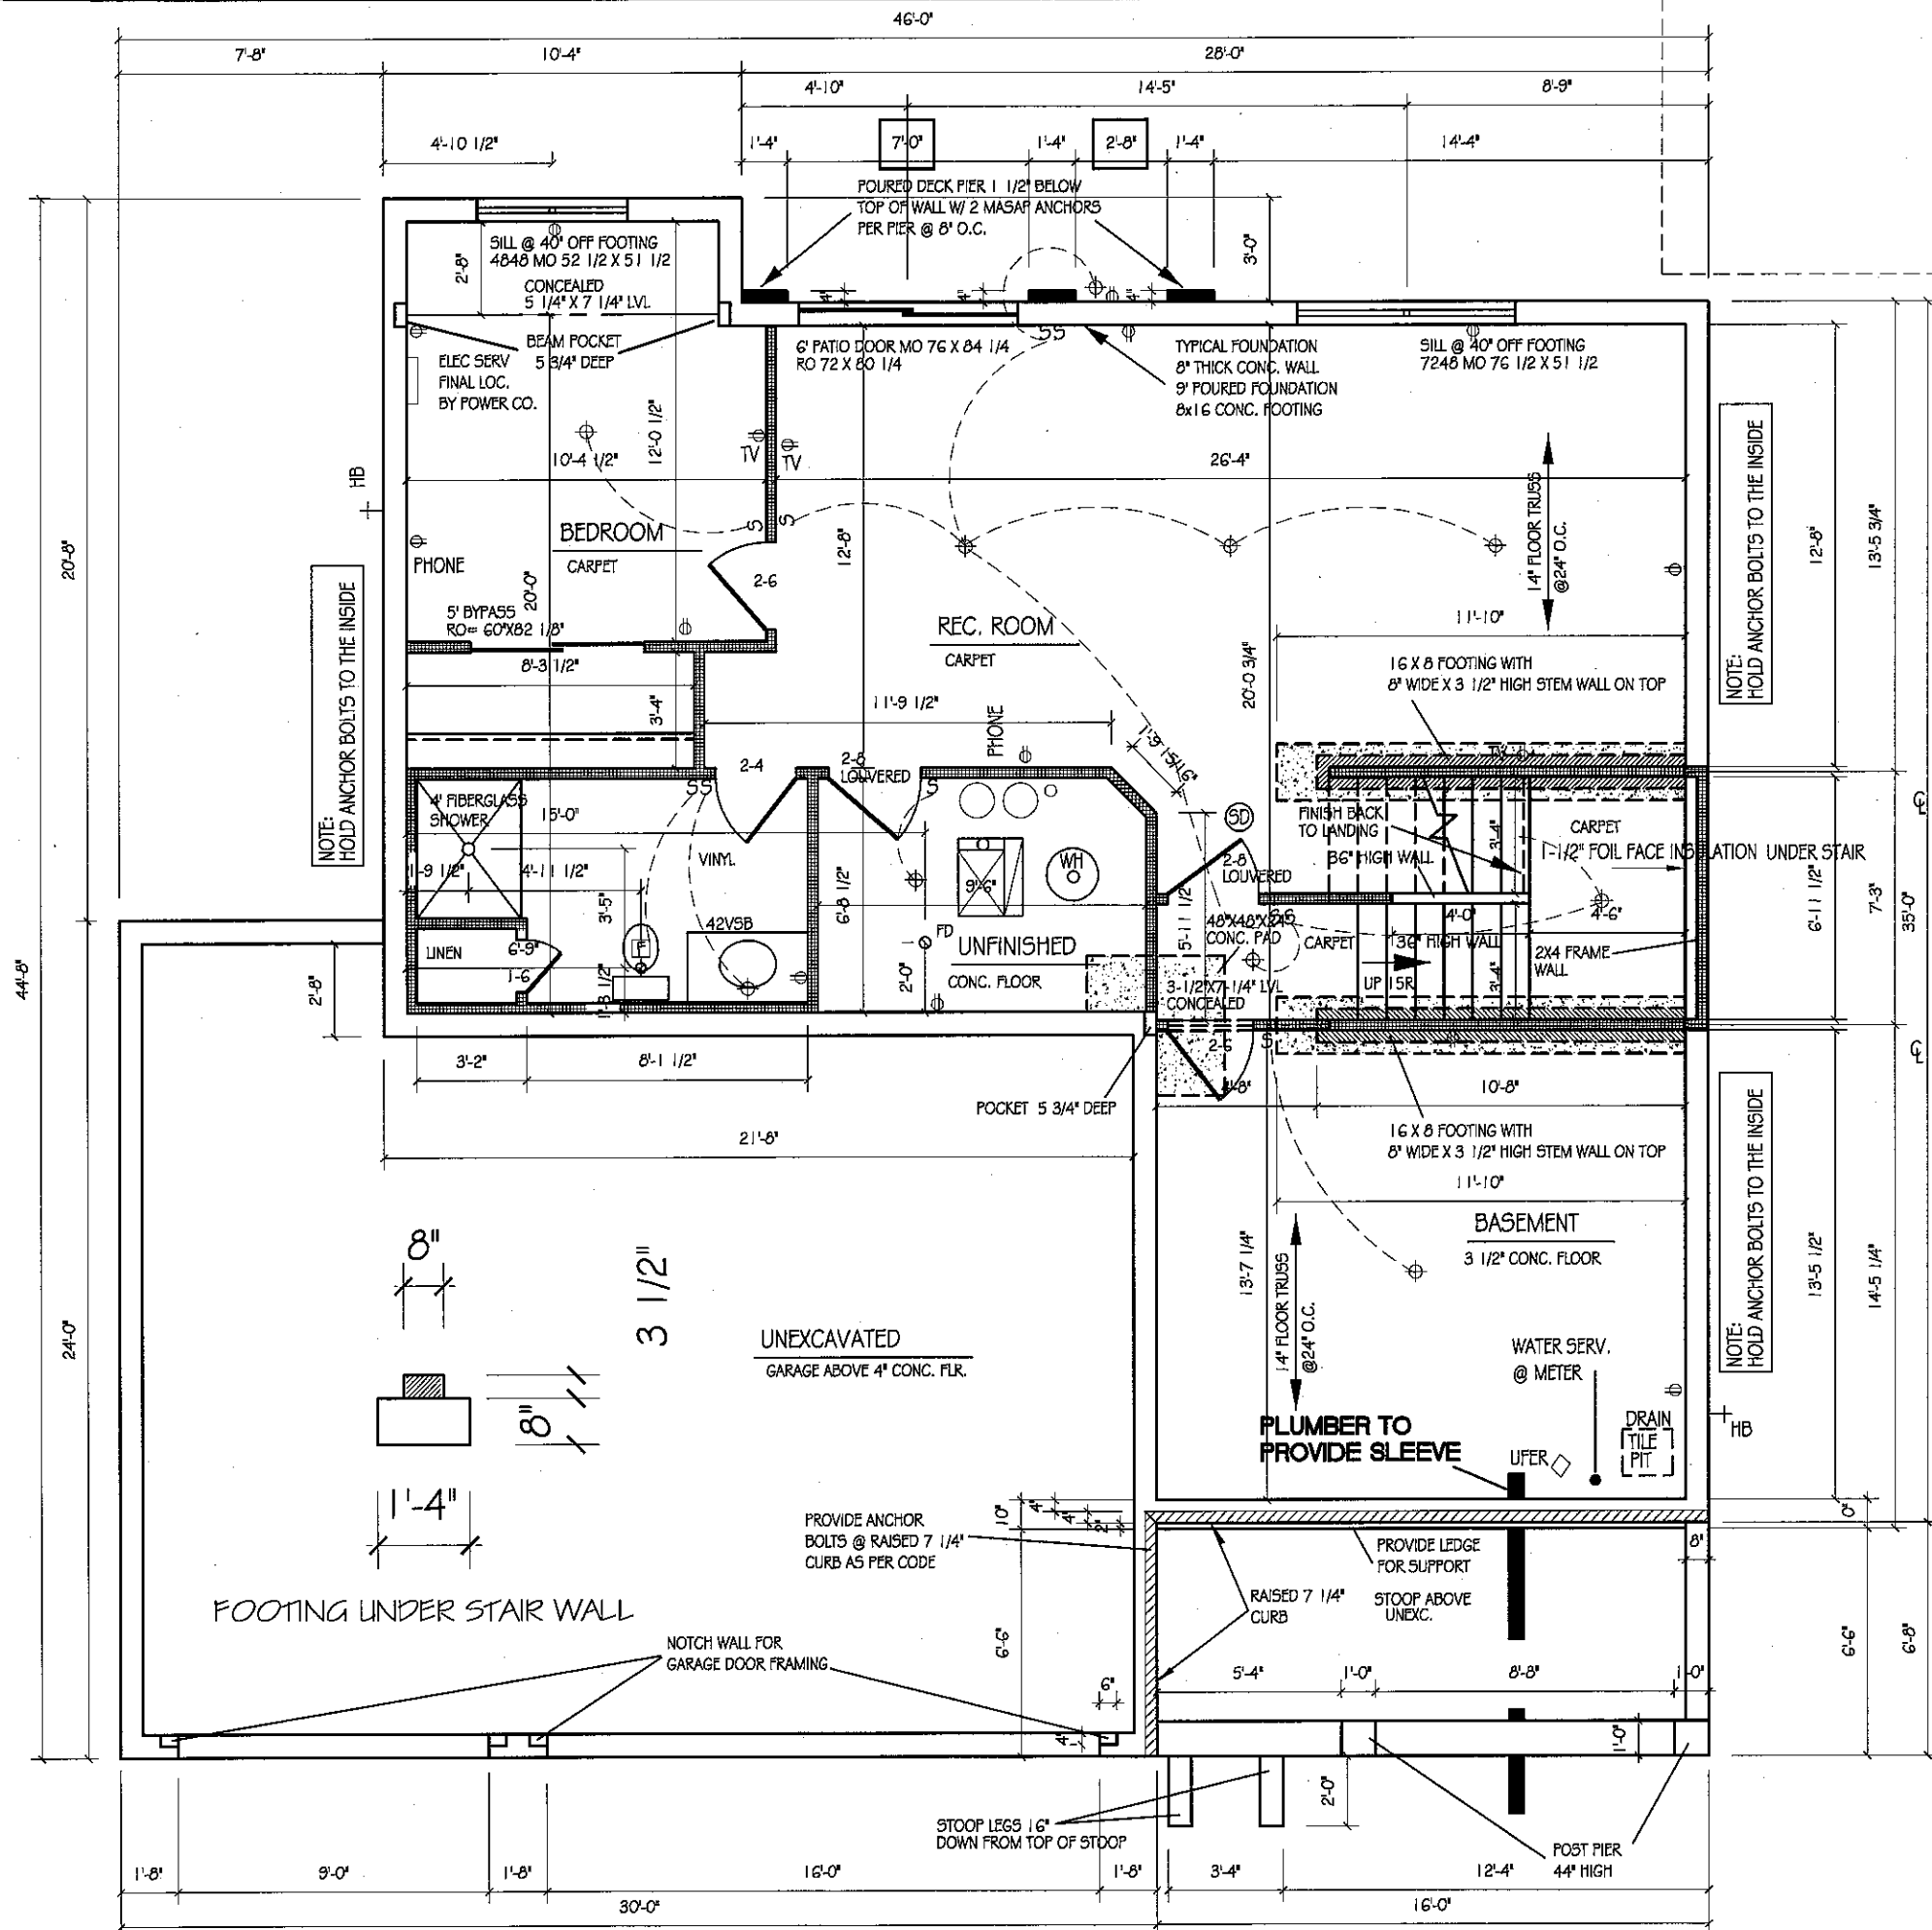

REVISIONS:

SHEET:

3
6

FINISHED REC. ROOM  
 FINISHED S.F. 487  
 UNFINISHED S.F. 367  
**WALKOUT**

© CELEBRITY HOMES 2008 THESE DRAWINGS MAY NOT BE REPRODUCED IN ANY MANNER, EITHER IN WHOLE OR IN PART WITHOUT WRITTEN PERMISSION OF CELEBRITY HOMES.

FINISHED REC. ROOM  
 W/ 3/4 BATH OPTION  
 BEDROOM OPTION  
 FINISHED S.F. 531  
 UNFINISHED S.F. 323  
 WALKOUT

CELEBRITY HOMES 2008. THESE DRAWINGS MAY NOT BE REPRODUCED IN ANY MANNER, EITHER IN WHOLE OR IN PART, WITHOUT WRITTEN PERMISSION OF CELEBRITY HOMES.

**CELEBRITY HOMES**  
 Homes • Villas • Townhomes

PLAN NAME: BRIDGEPORT  
 FOUNDATION PLAN  
 SCALE: 3/16" = 1'-0"

SHEET: 3/6

.. 3/29/2016 3:35 PM BRIDGEPORT.dwg