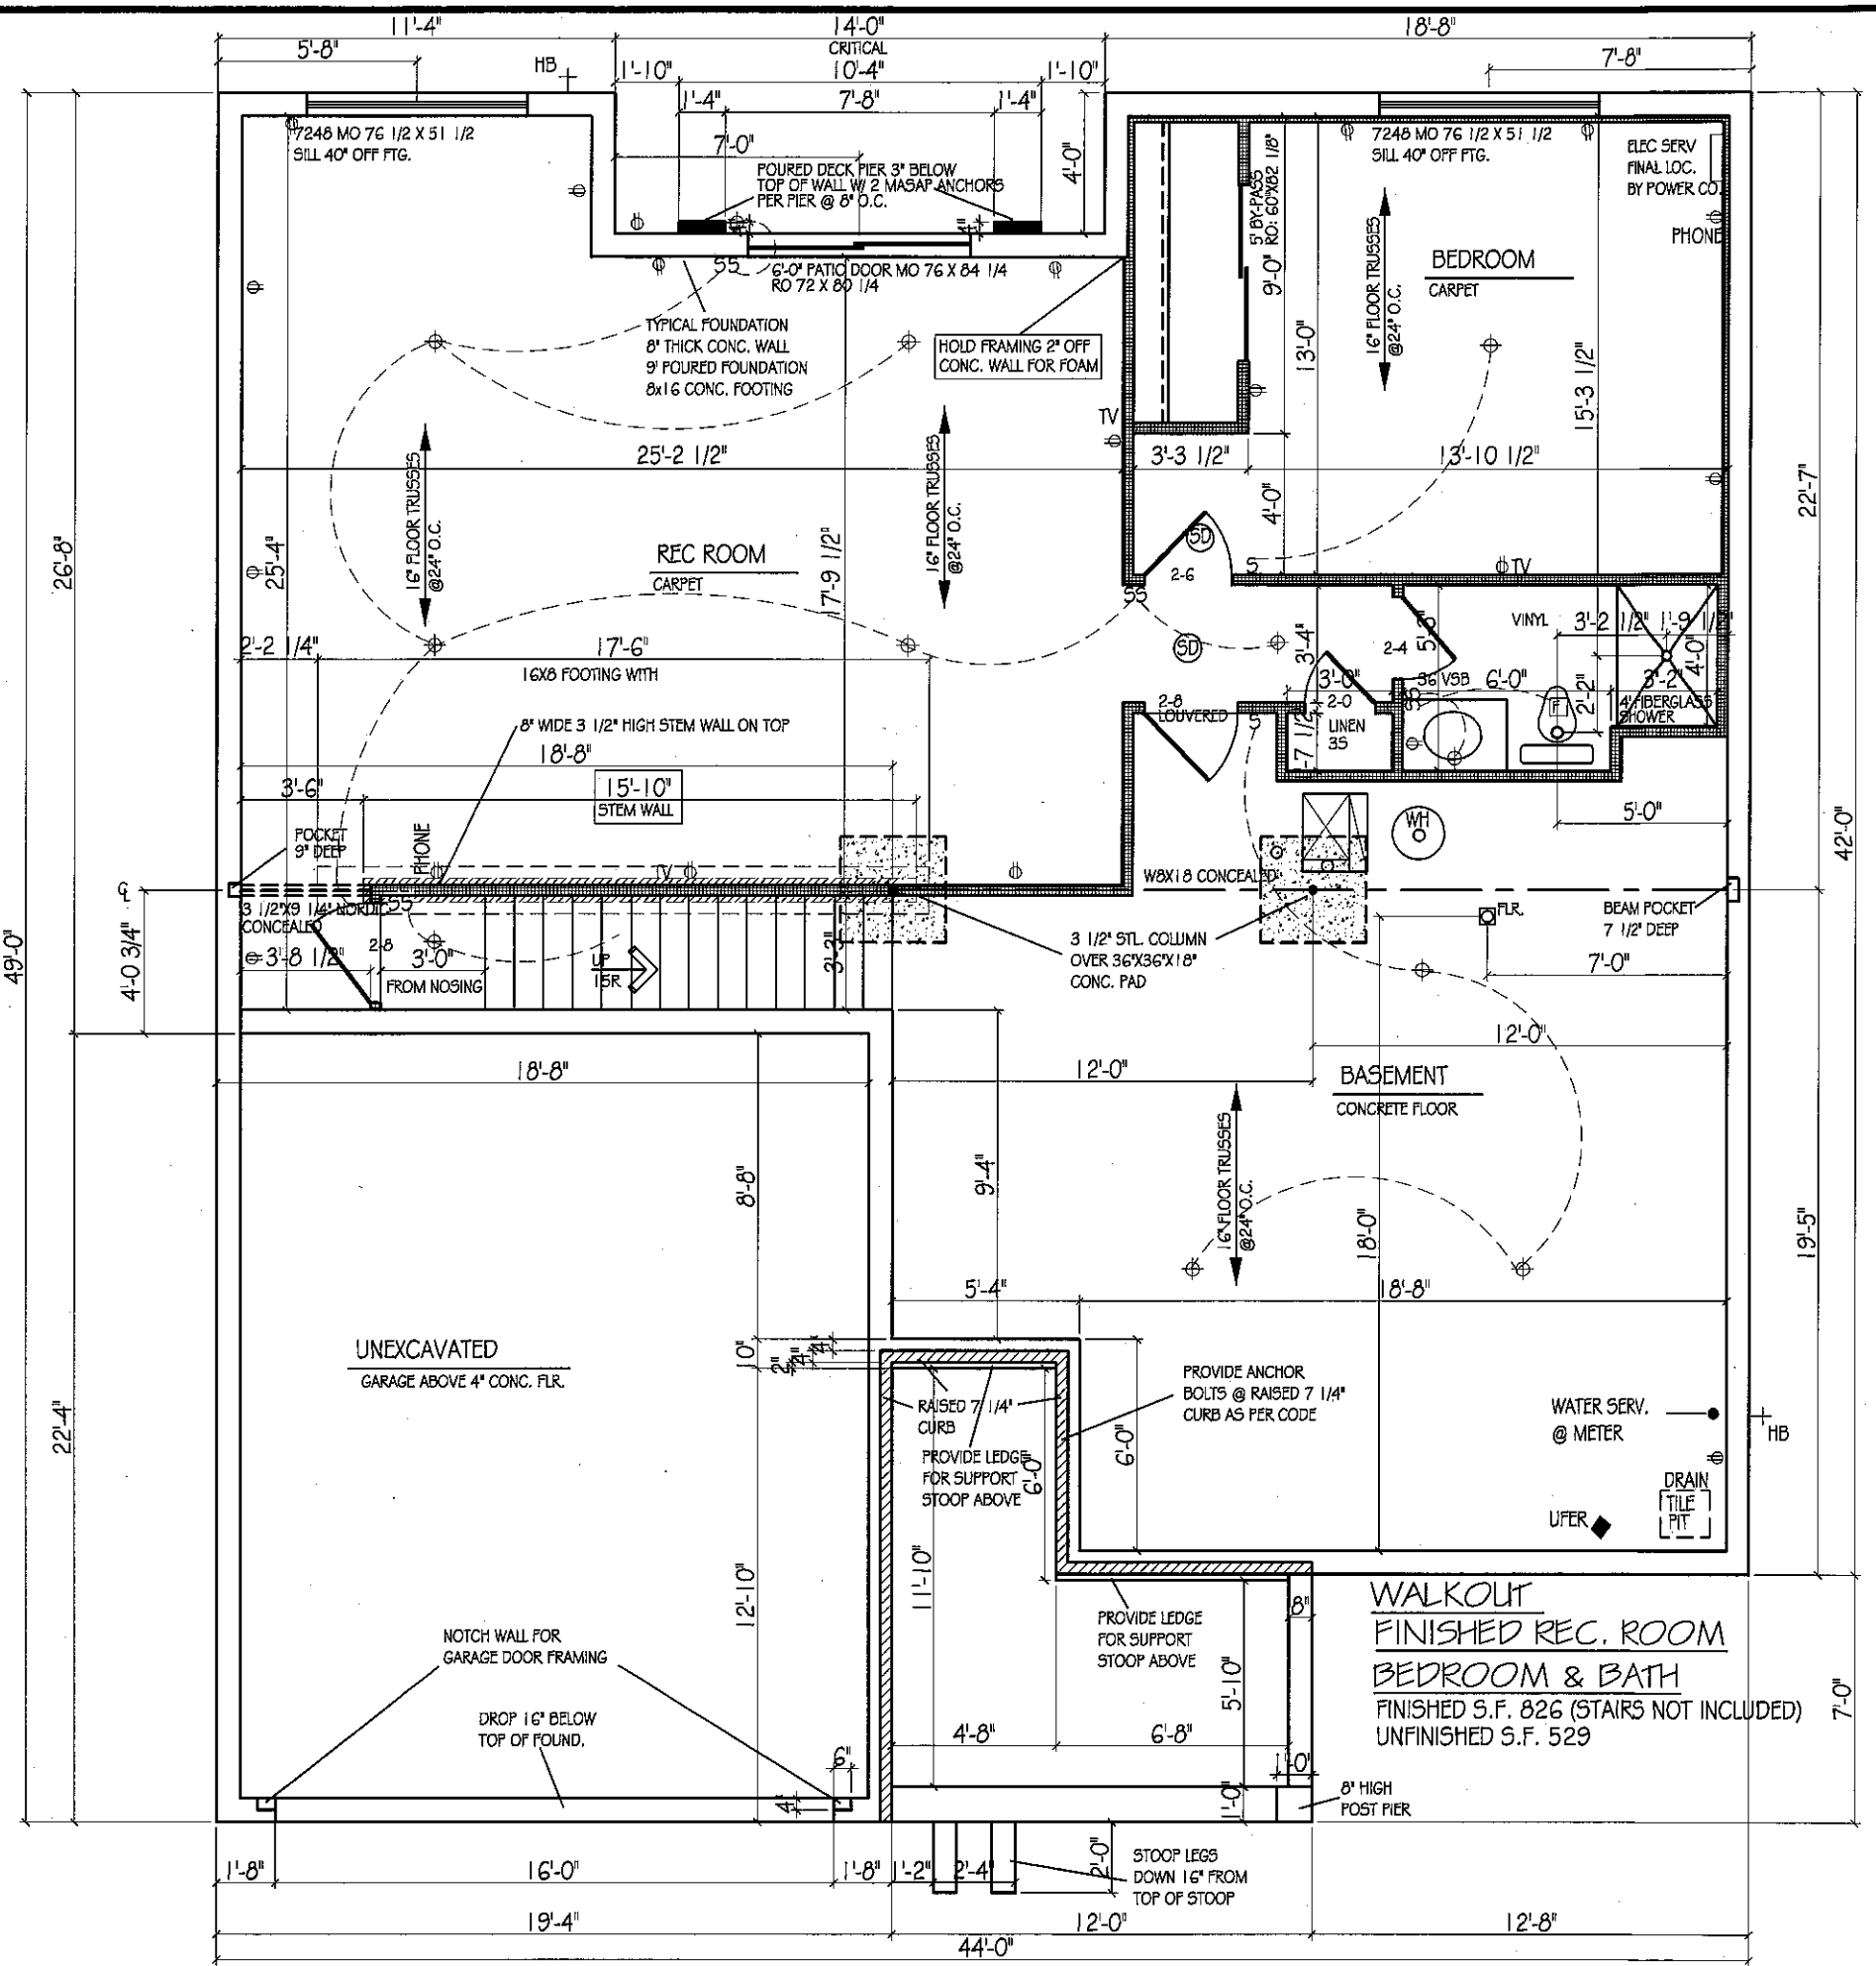

FOOTING UNDER STAIR WALL

WALKOUT
 FINISHED REC. ROOM
 BEDROOM & BATH
 FINISHED S.F. 826 (STAIRS NOT INCLUDED)
 UNFINISHED S.F. 529

© CELEBRITY HOMES 2008 THESE DRAWINGS MAY NOT BE REPRODUCED IN ANY MANNER, EITHER IN WHOLE OR IN PART WITHOUT WRITTEN PERMISSION OF CELEBRITY HOMES.

FOUNDATION PLAN
 SCALE: 3/16" = 1'-0"

PLAN NAME:
 SHERIDAN 2016

REVISIONS:

SHEET:
 4
 6

9/26/2016 10:09 AM SHERIDAN 2016.dwg